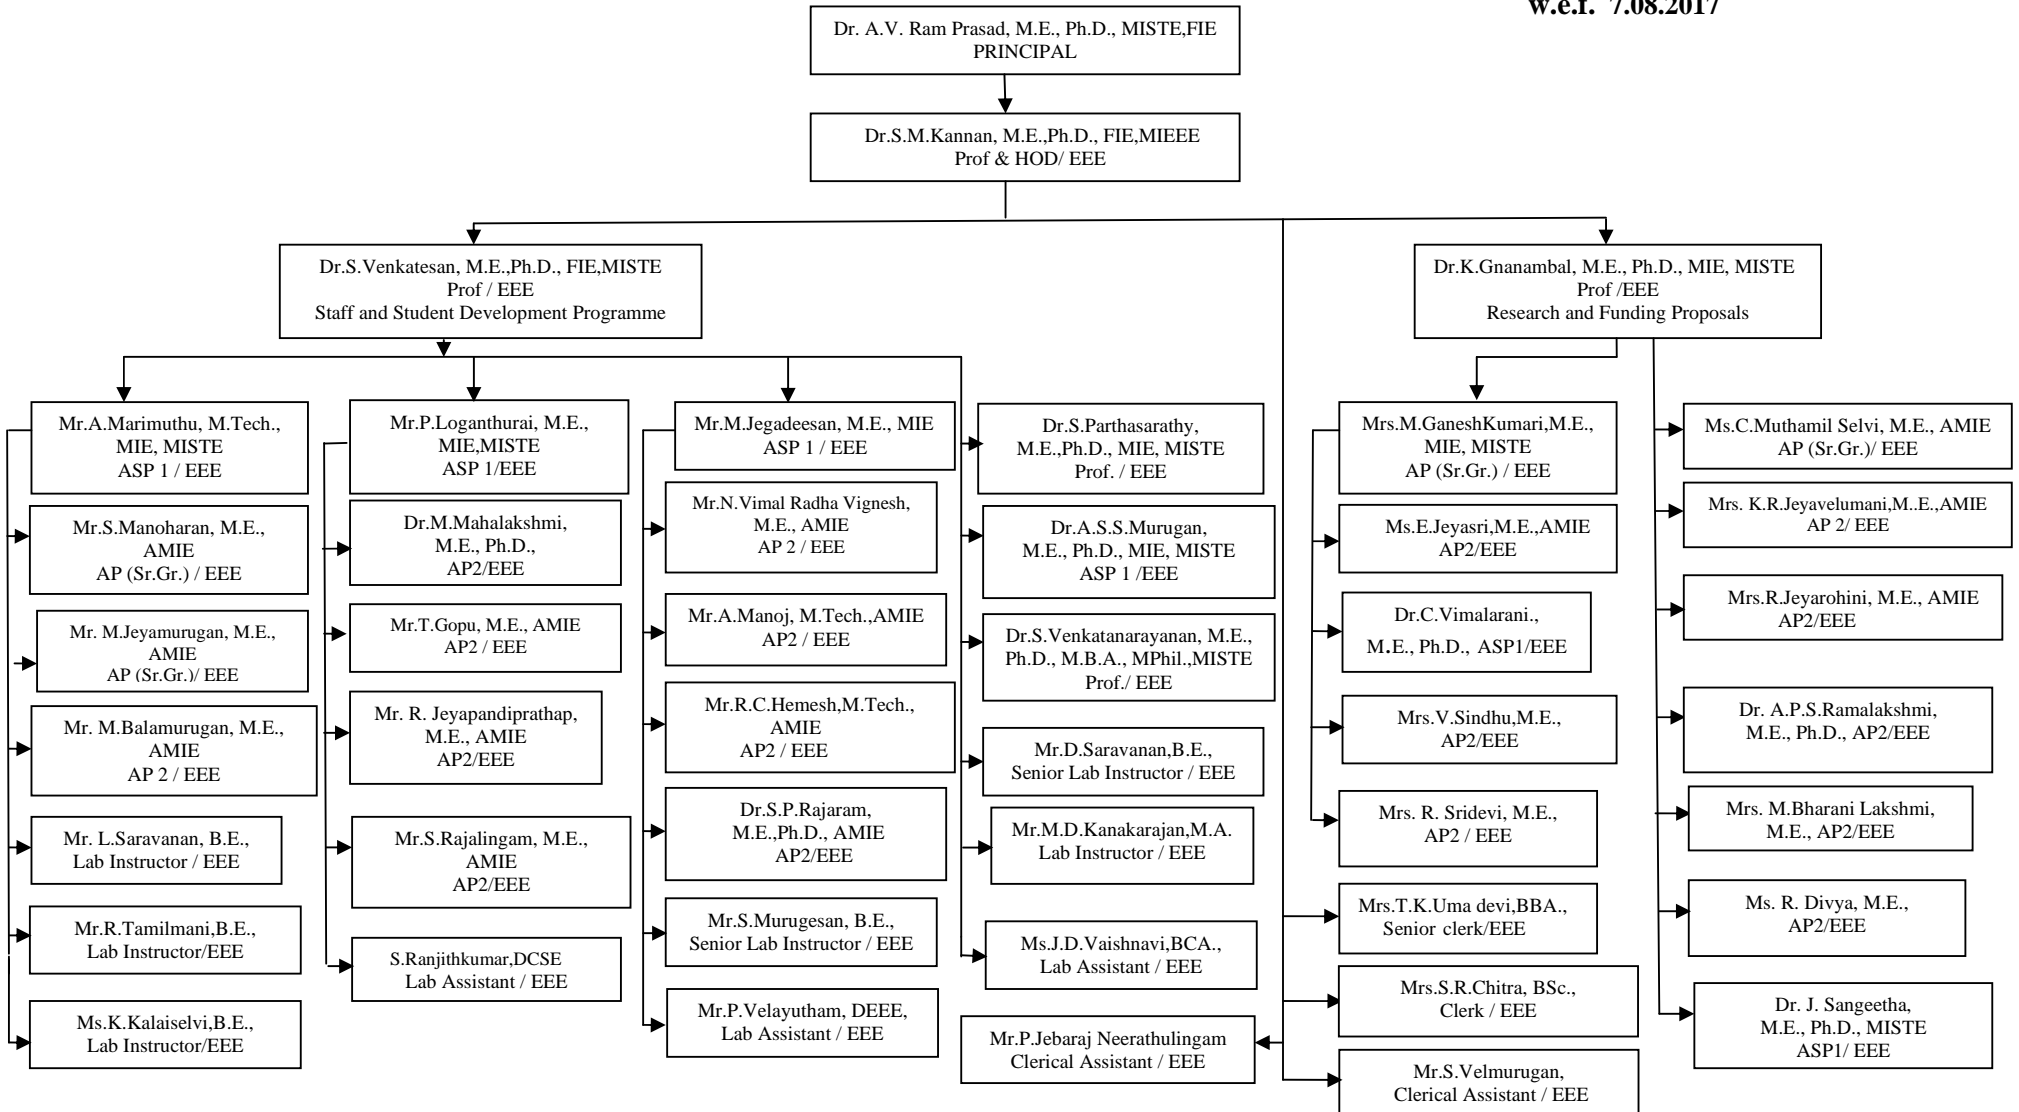

K.L.N.COLLEGE OF ENGINEERING, POTTAPALAYAM 630 612
DEPARTMENT OF ELECTRICAL AND ELECTRONICS ENGINEERING
ORGANIZATION CHART

w.e.f. 7.08.2017

PREPARED BY
HOD / EEE

APPROVED BY
PRINCIPAL / KLNCE

ISSUED BY
MR / KLNCE